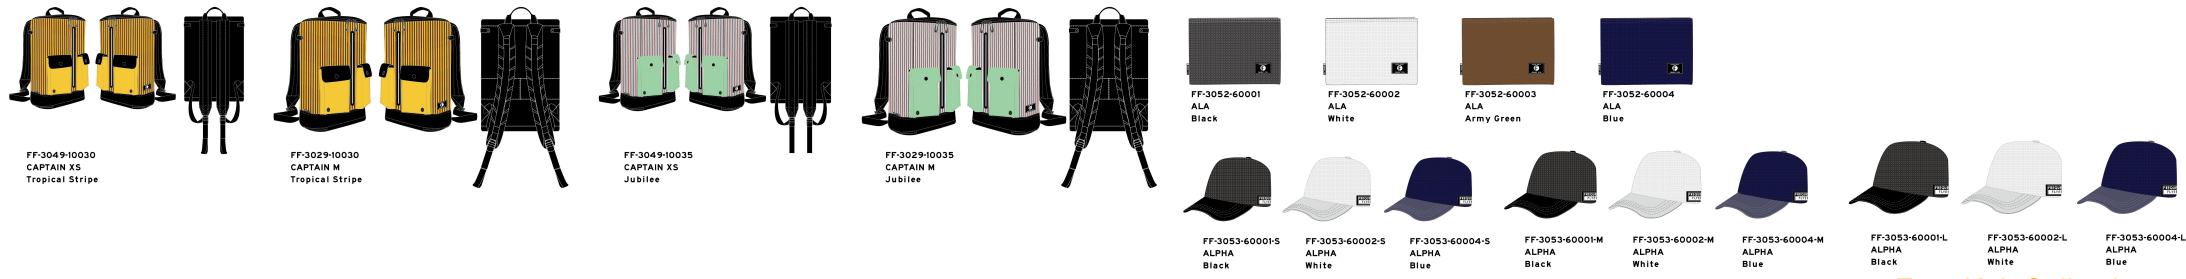

Future Secret Collection

Free Knit Collection